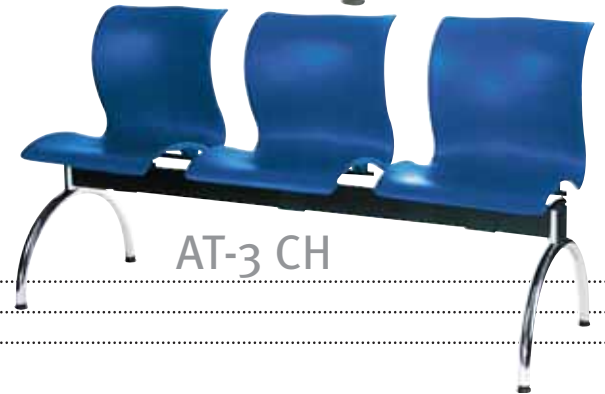

36

Visitor Seating

Lido

Lido 1	400
---------------	------------

Lido 2	630
---------------	------------

Lido 3	870
---------------	------------

Benches

Alfa-Bench	1002/2B	460
	L	660

Alfa-Bench	1002/3B	500
	L	800

Alfa-Bench	1002/4B	600
	L	1000

Terminal Two Seater
Padded with coffee table -
Black

Terminal Three Seater -Steel

Airport Two Seater

Movie Three Seater with
Coffee table

AT-3 CH

Visitor Seating

Aleen

Aleen 1 165

Aleen 2 250

Aleen 3 350

Coco

Coco 1	130
Coco corner	220
Coco coffee	90

RE 33